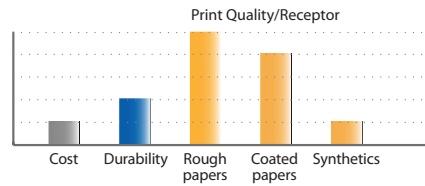

The Printronix Auto ID range of thermal transfer ribbons:

8000 – ECONOMY WAX

- Our most competitive wax ribbon
- Ideal solution for applications particularly sensitive to the quality/ price ratio
- Compatible with most coated and non-coated paper labels