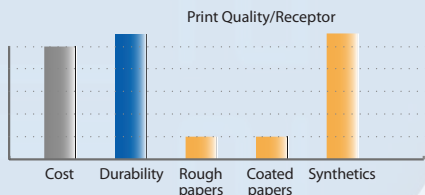

8770 – ULTRA DURABLE RESIN

- Developed for extreme environment labeling
- Unmatched scratch and solvent resistance
- Maximum durability

Part No.	Width	Legnth	Rolls/ctn	Part No.	Width	Legnth	Rolls/ctn
179390-101	60mm / 2.36"	625m / 2051ft	6	179390-105	152.4mm / 6.00"	625m/2051ft	6
179390-102	83mm / 3.27"	625m / 2051ft	6	179390-115	165.0mm / 6.50"	625m/2051ft	6
179390-103	110.0mm / 4.33"	625m / 2051ft	6	179390-106	171.0mm / 6.73"	625m/2051ft	6
179390-104	130.0mm / 5.12"	625m / 2051ft	6	179390-107	220.0mm / 8.66"	625m/2051ft	6